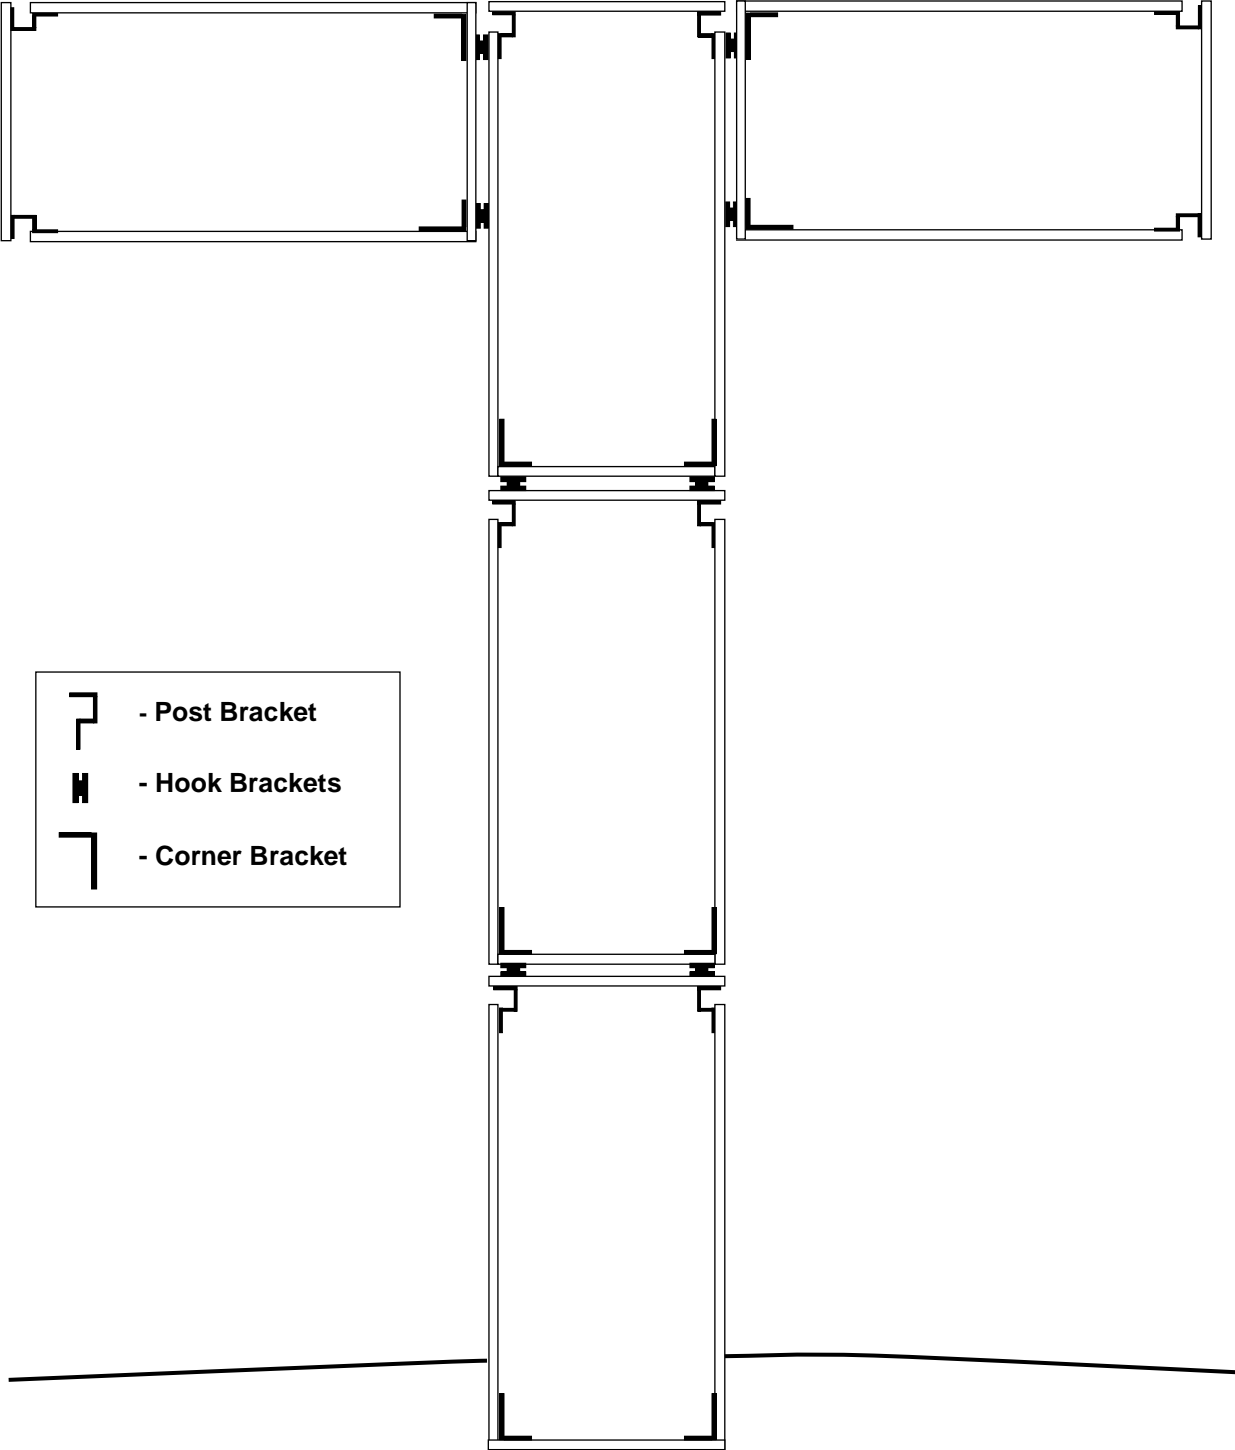

T Configuration