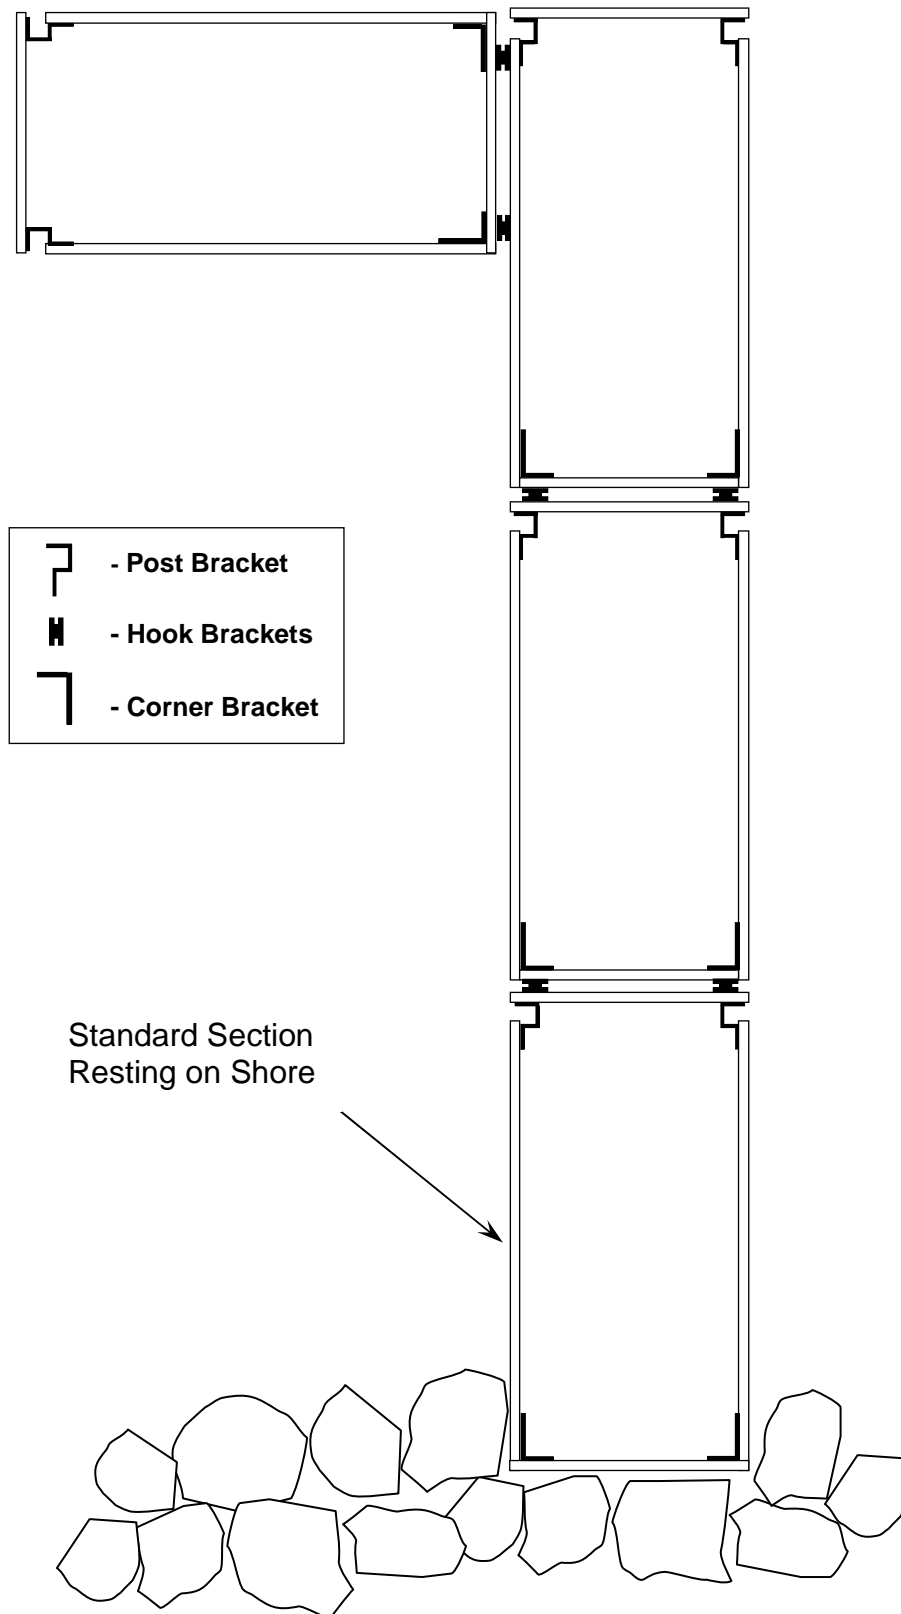

L Configuration