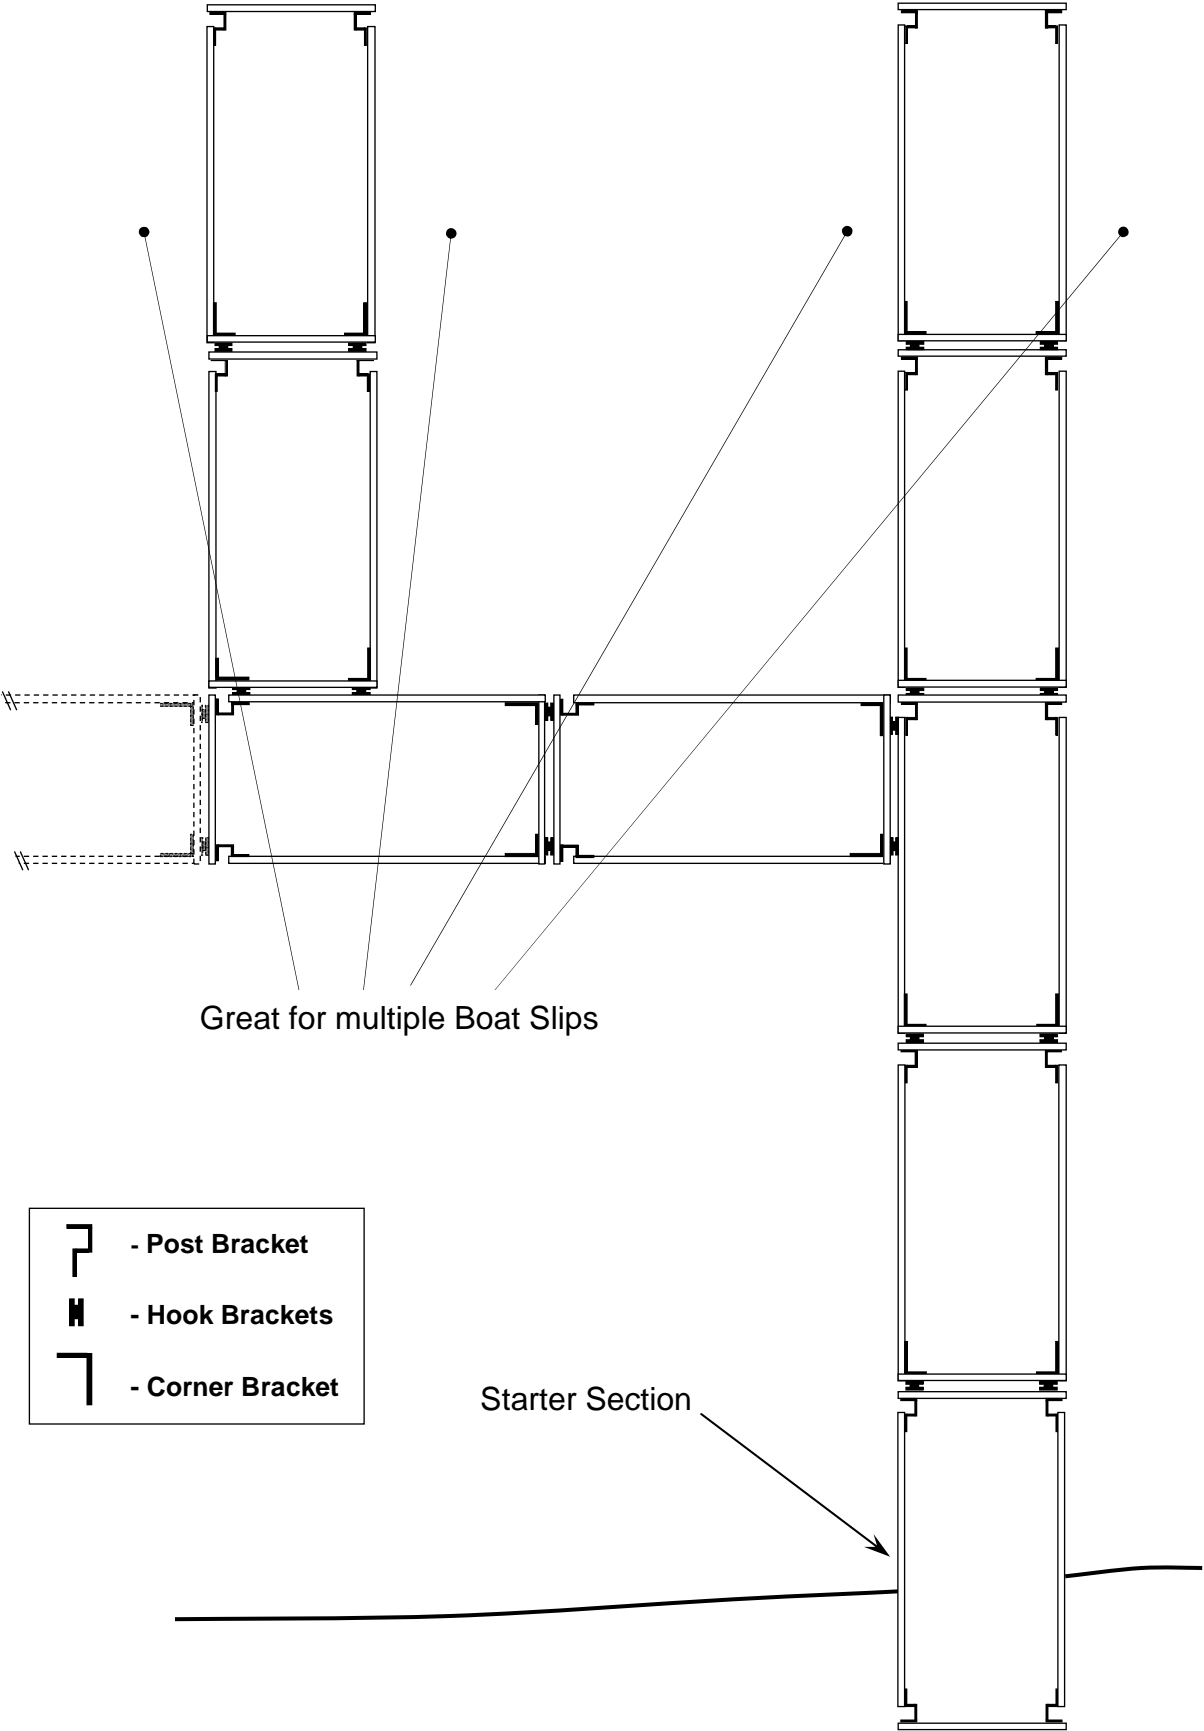

# Deck Configuration

J A M I X

DockWare

Create a large deck area at the end of your dock. Great for fishing, sunbathing, loading and unloading boats, etc.

-  - Post Bracket
-  - Hook Brackets
-  - Corner Bracket

# Y Configuration

J A M I X

DockWare

# T Configuration with Wedges